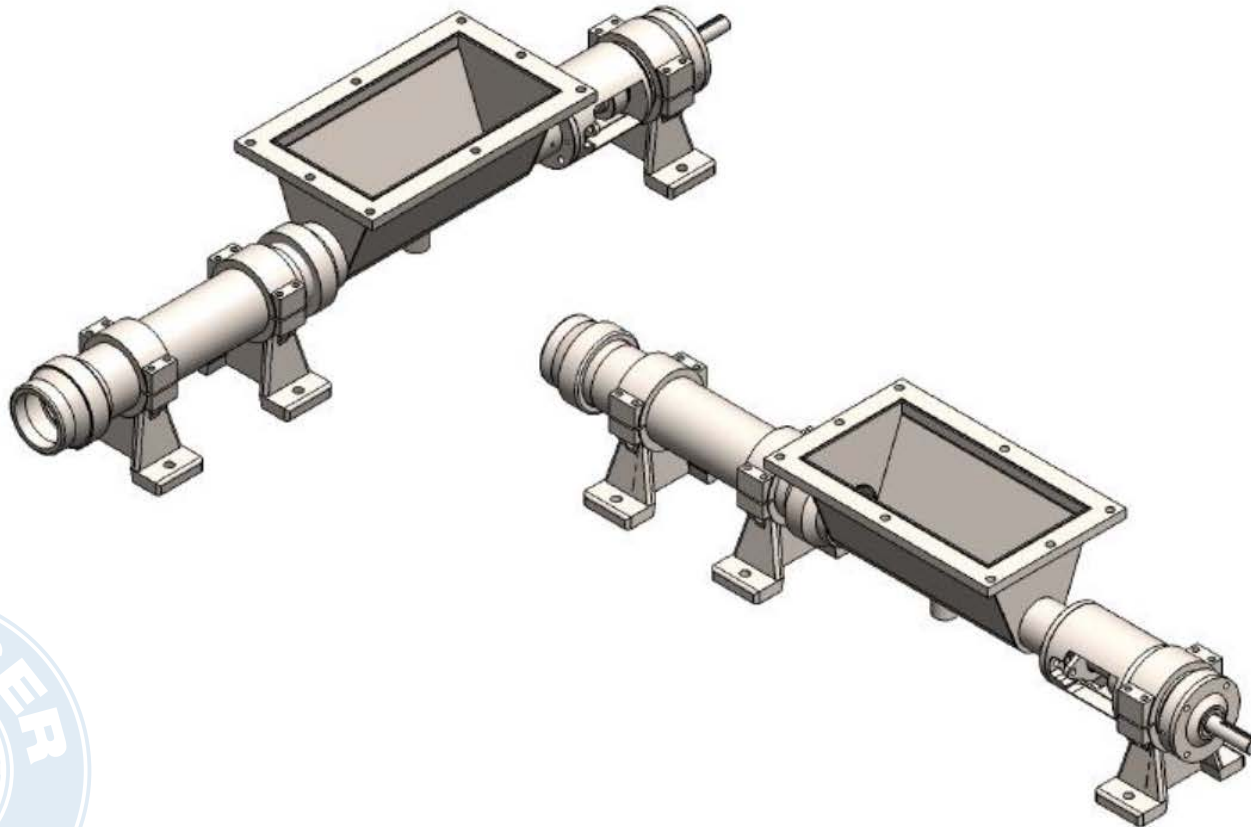

WJ Pump Series (General Arrangements)

24 Frederick St,
Waldwick, NJ (07463)

WJ Pump Series (General Arrangements)

Pump Size	Stages	L	L1	L2	L3	L4	L5	L6	H	H1	W	W1	ØD	ØD1	Keyway	AA	A	A1	BB	B	B1	ØJ	Output
J3	1	33.5	5.7	22.2	---	5.6	19.3	2	4.1	8.2	5.4	4.3	0.75	0.4	3/16" x 1/8"	9.75	14.1	6.25	5	9.4	3.88	9/16"	NPT 1 1/4" x 11.5
	2	38.5		23.4	---	9.4																	
	3	43.5		21.6	9	7.2																	
J4	1	38.1	7.00	23.9	---	7.2	21.75	2.75	5.46	11	7.16	5.5	0.9374	9/16	1/4 x 3/16 x 2 1/4	11.75	16.25	7.374	7	11.5	5	3/4	NPT 2" x 11
	2	45.2		30.1	---	8.1																	
	3	52.3		23.8	11	10.5																	
J6	1	51.2	8.50	32.1	---	10.6	27.4	4.33	6.24	12.5	8.74	7	1.1248	11/16	1/4 x 3/16 x 2 1/4	14.5	19	8.748	8.11	12.5	5.5	3/4	NPT 2 1/2" x 8
	2	62.2		31.5	12	9.2																	
	3	73.0		31.5	18	13.8																	
J8	1	63.0	9.25	44.0	---	9.8	33.11	4.33	8	16	11.5	9	1.3748	7/8	3/8 x 3/16 x 3	20	24.5	11.496	10.63	14.5	6.5	3/4	NPT 4" x 8
	2	75.4		42.2	14	10.0																	
	3	87.9		42.0	24	12.6																	
J10	1	73.8	13.50	50.7	---	9.6	42.12	5.27	9.74	19.5	11.5	9	1.8748	7/8	1/2 x 1/4 x 3 1/2	26	31	9.751	12	17	7.625	3/4	NPT 5" x 8
	2	84.2		50.7	10.5	9.5																	
	3	94.6		50.8	18	12.4																	
J10H	1	79.3	13.5	50.8	---	15.0	42.12	5.27	9.74	19.5	11.5	9	1.8748	7/8	1/2 x 1/4 x 3 1/2	26	31	9.751	12	17	7.625	3/4	NPT 5" x 8
	2	94.6		50.8	18	12.4																	

Dimensions are in Inches

24 Frederick St,
Waldwick, NJ (07463)

WJ Pump Series (General Arrangements)

24 Frederick St,
Waldwick, NJ (07463)

WJ Pump Series (General Arrangements)

WJ Pump Series (General Arrangements)

WJ3, WJ4, WJ6 & WJ8 Cut View

WJ Pump Series (General Arrangements)

WJ10 & WJ10H Cut view