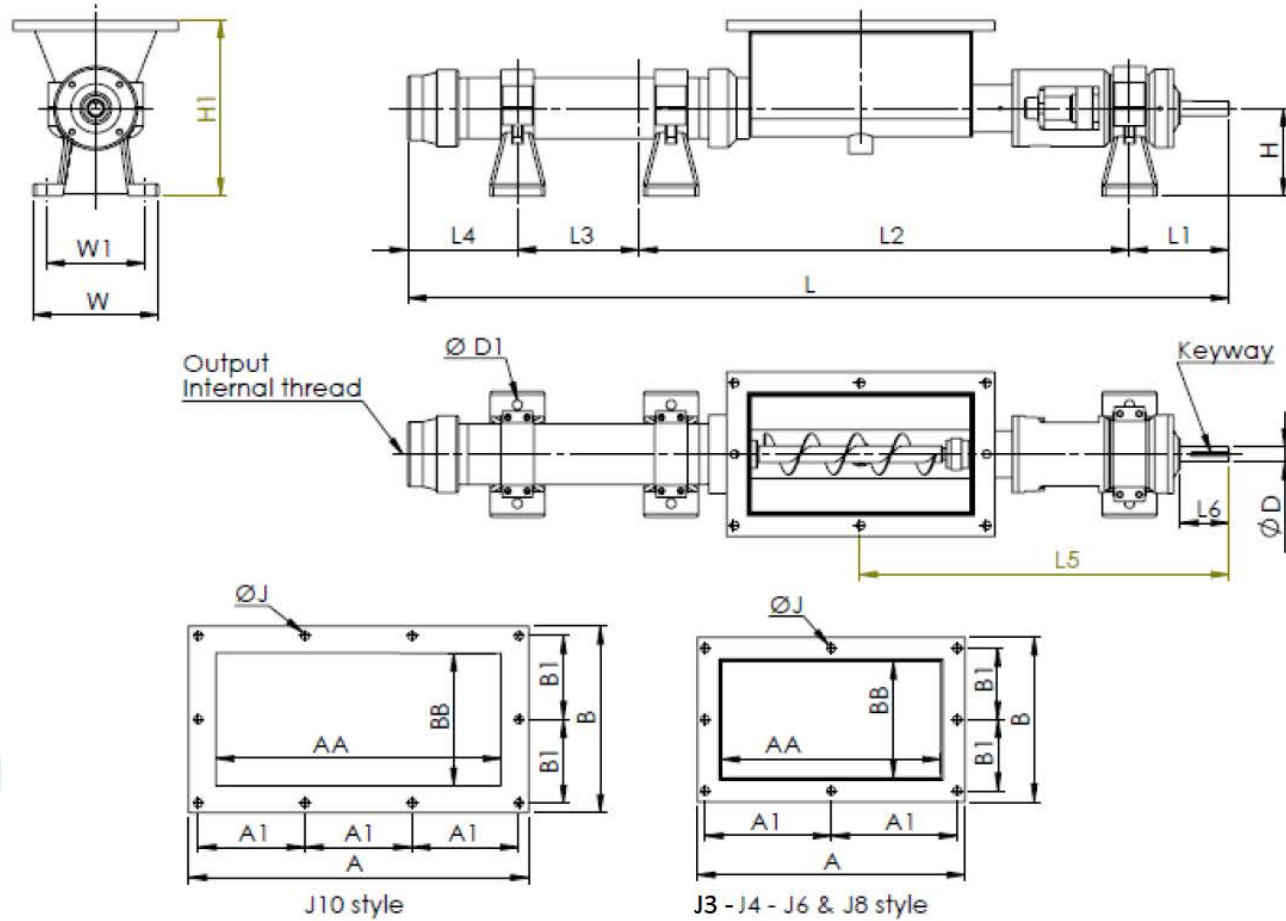

WJ Pump Series (General Arrangements)

24 Frederick St,
Waldwick, NJ (07463)

WJ Pump Series (General Arrangements)

Pump Size	Stages	L	L1	L2	L3	L4	L5	L6	H	H1	W	W1	ØD	ØD1	Keyway	AA	A	A1	BB	B	B1	ØJ	Output
J3	1	33.5	5.7	22.2	---	5.6	19.3	2	4.1	8.2	5.4	4.3	0.75	0.4	3/16" x 1/8"	9.75	14.1	6.25	5	9.4	3.88	9/16"	NPT 1 1/4" x 11.5
	2	38.5		23.4	---	9.4																	
	3	43.5		21.6	9	7.2																	
J4	1	38.1	7.00	23.9	---	7.2	21.75	2.75	5.46	11	7.16	5.5	0.9374	9/16	1/4 x 3/16 x 2 1/4	11.75	16.25	7.374	7	11.5	5	3/4	NPT 2" x 11
	2	45.2		30.1	---	8.1																	
	3	52.3		23.8	11	10.5																	
J6	1	51.2	8.50	32.1	---	10.6	27.4	4.33	6.24	12.5	8.74	7	1.1248	11/16	1/4 x 3/16 x 2 1/4	14.5	19	8.748	8.11	12.5	5.5	3/4	NPT 2 1/2" x 8
	2	62.2		31.5	12	9.2																	
	3	73.0		31.5	18	13.8																	
J8	1	63.0	9.25	44.0	---	9.8	33.11	4.33	8	16	11.5	9	1.3748	7/8	3/8 x 3/16 x 3	20	24.5	11.496	10.63	14.5	6.5	3/4	NPT 4" x 8
	2	75.4		42.2	14	10.0																	
	3	87.9		42.0	24	12.6																	
J10	1	73.8	13.50	50.7	---	9.6	42.12	5.27	9.74	19.5	11.5	9	1.8748	7/8	1/2 x 1/4 x 3 1/2	26	31	9.751	12	17	7.625	3/4	NPT 5" x 8
	2	84.2		50.7	10.5	9.5																	
	3	94.6		50.8	18	12.4																	
J10H	1	79.3	13.5	50.8	---	15.0	42.12	5.27	9.74	19.5	11.5	9	1.8748	7/8	1/2 x 1/4 x 3 1/2	26	31	9.751	12	17	7.625	3/4	NPT 5" x 8
	2	94.6		50.8	18	12.4																	

Dimensions are in Inches

24 Frederick St,
Waldwick, NJ (07463)

WJ Pump Series (General Arrangements)

24 Frederick St,
Waldwick, NJ (07463)

WJ Pump Series (General Arrangements)

WJ Pump Series (General Arrangements)

WJ3, WJ4, WJ6 & WJ8 Cut View

WJ Pump Series (General Arrangements)

WJ10 & WJ10H Cut view