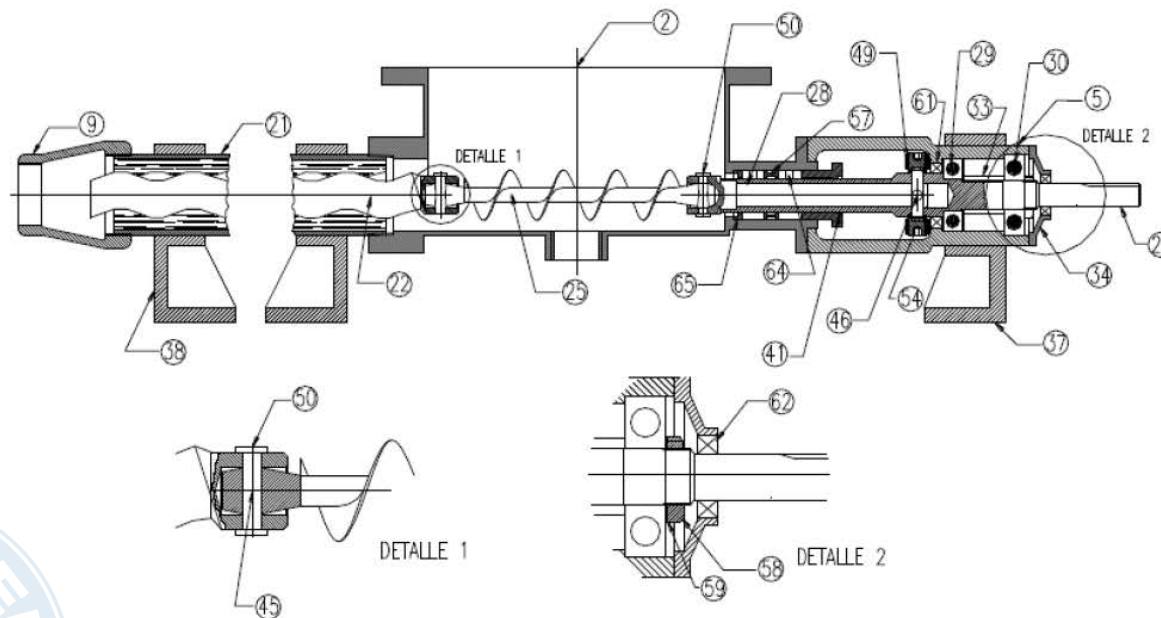

WJ Pump Series (General Arrangements)

24 Frederick St,
Waldwick, NJ (07463)

WJ Pump Series (General Arrangements)

Pump Size	Stages	L	L1	L2	L3	L4	L5	L6	H	H1	W	W1	ØD	ØD1	Keyway	AA	A	A1	BB	B	B1	ØJ	Output
J3	1	33.5	5.7	22.2	---	5.6	19.3	2	4.1	8.2	5.4	4.3	0.75	0.4	3/16" x 1/8"	9.75	14.1	6.25	5	9.4	3.88	9/16"	NPT 1 1/4" x 11.5
	2	38.5		23.4	---	9.4																	
	3	43.5		21.6	9	7.2																	
J4	1	38.1	7.00	23.9	---	7.2	21.75	2.75	5.46	11	7.16	5.5	0.9374	9/16	1/4 x 3/16 x 2 1/4	11.75	16.25	7.374	7	11.5	5	3/4	NPT 2" x 11
	2	45.2		30.1	---	8.1																	
	3	52.3		23.8	11	10.5																	
J6	1	51.2	8.50	32.1	---	10.6	27.4	4.33	6.24	12.5	8.74	7	1.1248	11/16	1/4 x 3/16 x 2 1/4	14.5	19	8.748	8.11	12.5	5.5	3/4	NPT 2 1/2" x 8
	2	62.2		31.5	12	9.2																	
	3	73.0		31.5	18	13.8																	
J8	1	63.0	9.25	44.0	---	9.8	33.11	4.33	8	16	11.5	9	1.3748	7/8	3/8 x 3/16 x 3	20	24.5	11.496	10.63	14.5	6.5	3/4	NPT 4" x 8
	2	75.4		42.2	14	10.0																	
	3	87.9		42.0	24	12.6																	
J10	1	73.8	13.50	50.7	---	9.6	42.12	5.27	9.74	19.5	11.5	9	1.8748	7/8	1/2 x 1/4 x 3 1/2	26	31	9.751	12	17	7.625	3/4	NPT 5" x 8
	2	84.2		50.7	10.5	9.5																	
	3	94.6		50.8	18	12.4																	
J10H	1	79.3	13.5	50.8	---	15.0	42.12	5.27	9.74	19.5	11.5	9	1.8748	7/8	1/2 x 1/4 x 3 1/2	26	31	9.751	12	17	7.625	3/4	NPT 5" x 8
	2	94.6		50.8	18	12.4																	

Dimensions are in Inches

24 Frederick St,
Waldwick, NJ (07463)

WJ Pump Series (General Arrangements)

24 Frederick St,
Waldwick, NJ (07463)

WJ Pump Series (General Arrangements)

WJ Pump Series (General Arrangements)

WJ3, WJ4, WJ6 & WJ8 Cut View

WJ Pump Series (General Arrangements)

WJ10 & WJ10H Cut view